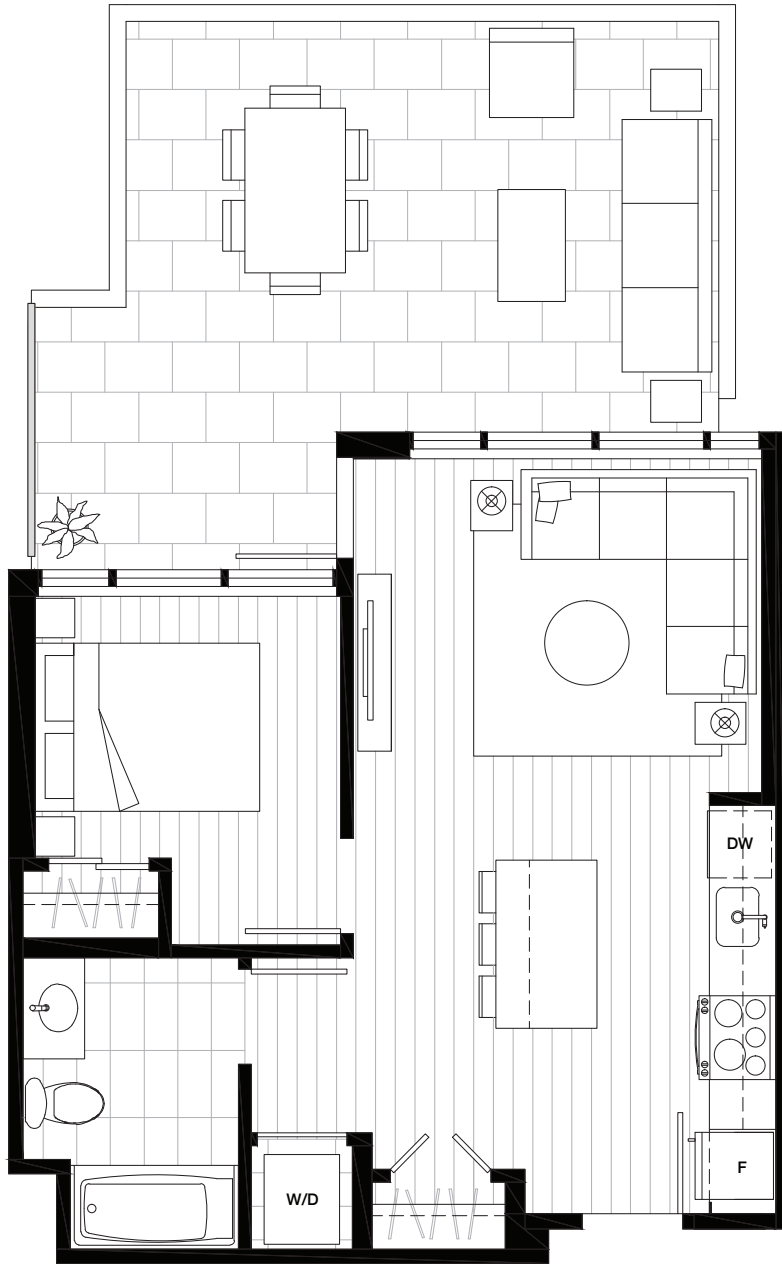

B4a

1 BEDROOM / 1 BATH
INTERIOR: 539 SQ FT
EXTERIOR: 288 SQ FT
TOTAL: 827 SQ FT

THE NELSON / BREWERY DISTRICT